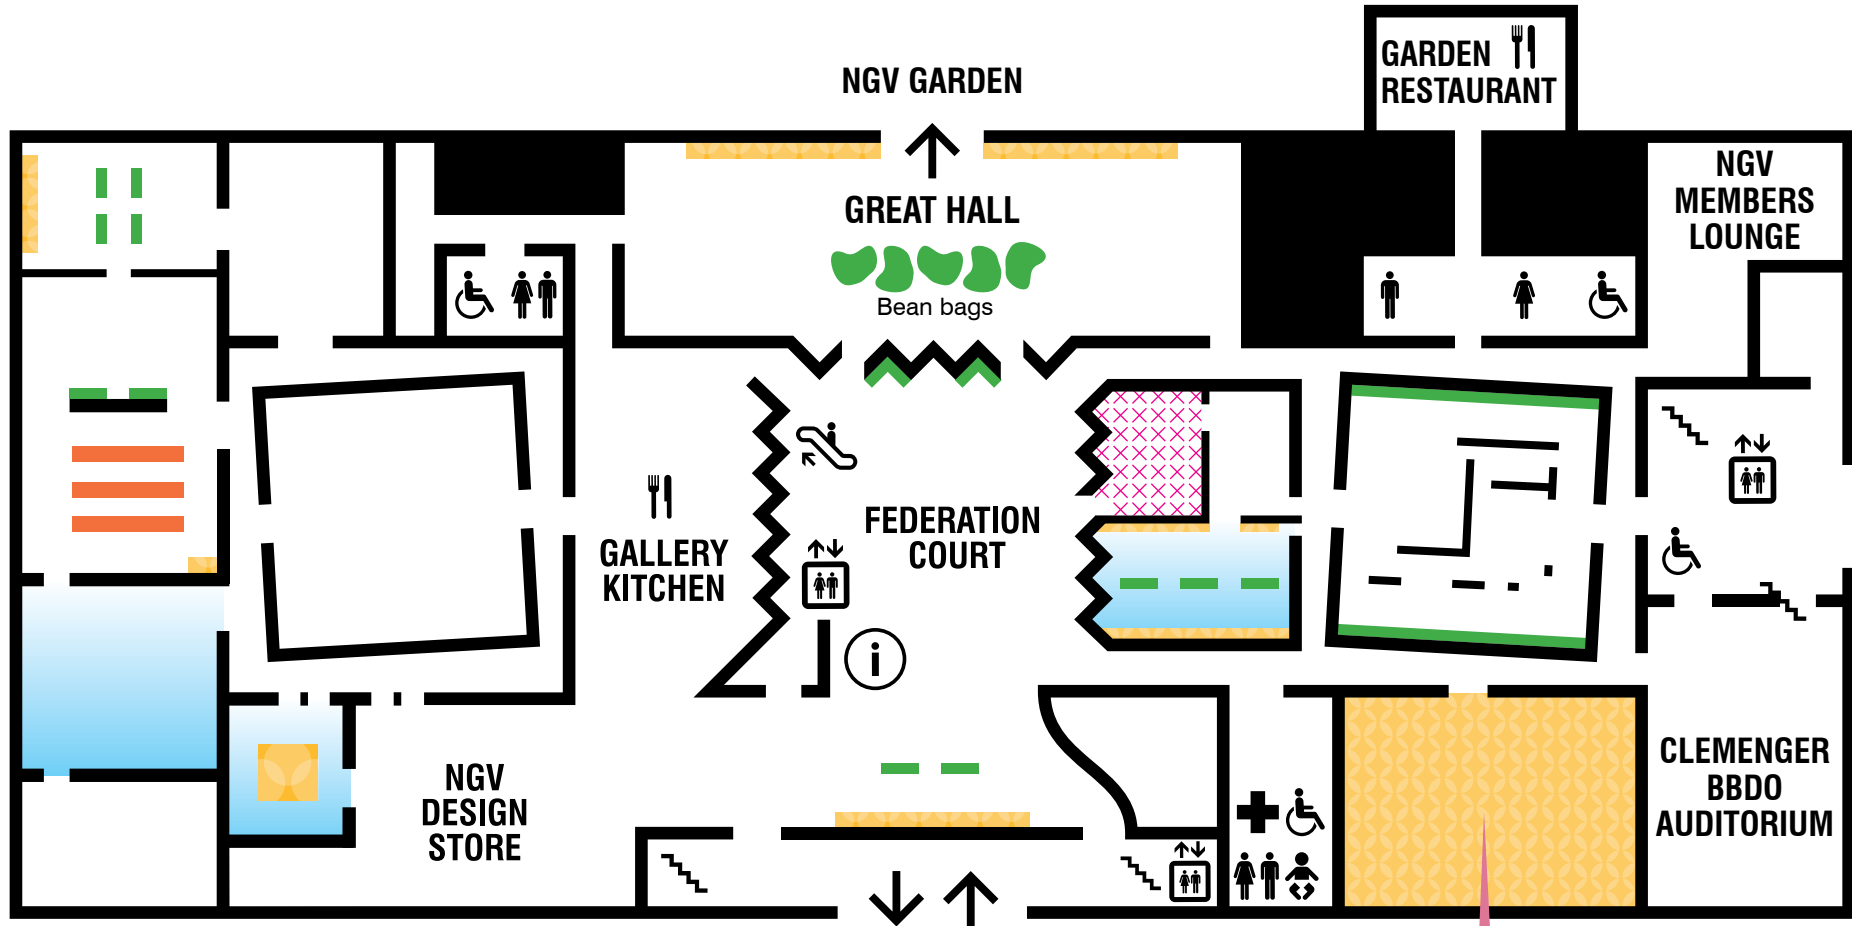

NGV TRIENNIAL 2023

NGVI, GROUND LEVEL

NGV

	Moving image & sound		Seating
	Neon		Low lighting
	Suspended artworks		Floor artworks

RIFIPI: Jean Jullien for Kids
Multimedia elements, music and triggered sounds

Visit ngv.melbourne/access for more resources and information about accessible facilities and services for your visit to NGV.

NGV TRIENNIAL 2023

NGVI, LEVEL 1

NGV

Visit ngv.melbourne/access for more resources and information about accessible facilities and services for your visit to NGV.

NGV TRIENNIAL 2023

NGVI, LEVEL 2

NGV

	Moving image & sound		Seating
	Neon		Low lighting

Visit ngv.melbourne/access for more resources and information about accessible facilities and services for your visit to NGV.