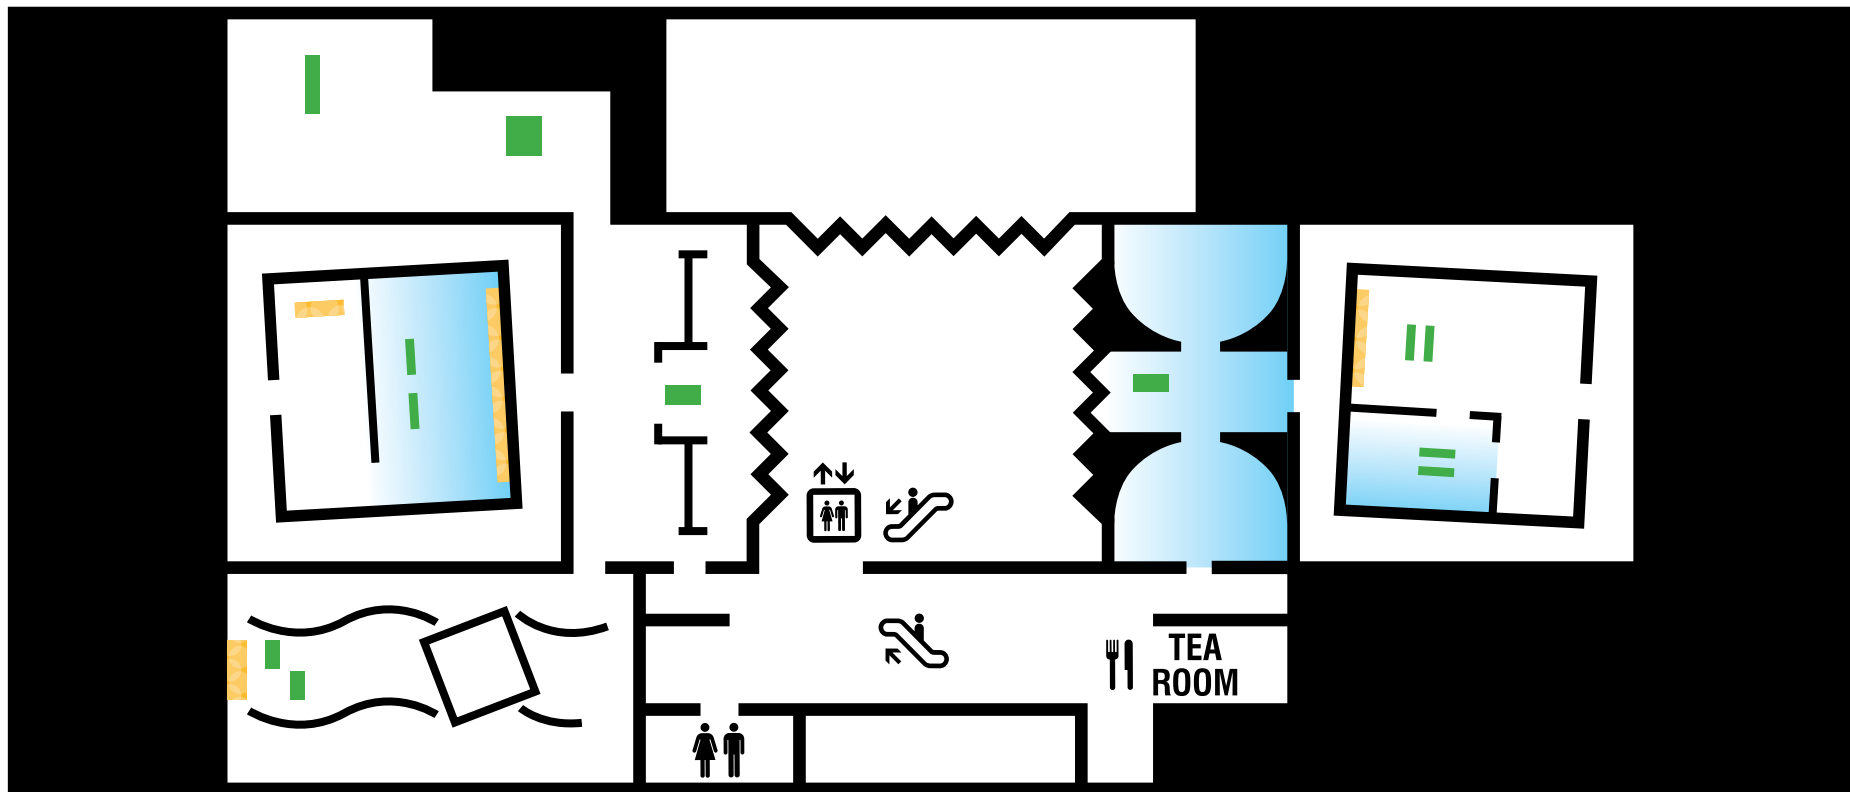

NGV TRIENNIAL 2023

NGVI, LEVEL 1

NGV

Visit ngv.melbourne/access for more resources and information about accessible facilities and services for your visit to NGV.